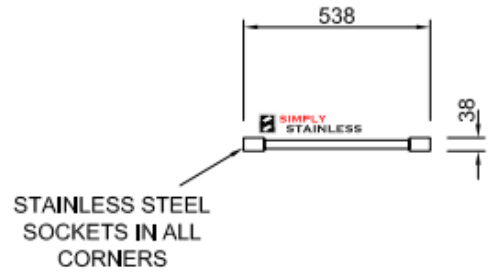

SIMPLY STAINLESS

www.simplystainless.com

Modular sinks tables and shelves

SPECIFICATION	
Tube	25mm Stainless Steel tube, 38mm Stainless collars welded

22	STAINLESS STEEL LEG BRACE	
	Product Code	Dimensions
	22.LB.0600	538mm x 538mm
	22.LB.0900	838mm x 538mm
	22.LB.1200	1138mm x 538mm
	22.LB.1500	1438mm x 538mm
	22.LB.1800	1738mm x 538mm
	22.LB.1800.C	1738mm x 455mm (to suit centre bowl units)
	22.LB.2100	2038mm x 538mm
	22.LB.2100C	2038mm x 455mm (to suit centre bowl units)
	22.LB.2400	2338mm x 538mm
	22.LB.7.0600	538mm x 638mm
	22.LB.7.0900	838mm x 638mm
	22.LB.7.1200	1138mm x 638mm
	22.LB.7.1500	1438mm x 638mm
	22.LB.7.1800	1738mm x 638mm
	22.LB.7.2100	2038mm x 638mm
	22.LB.7.2400	2338mm x 638mm